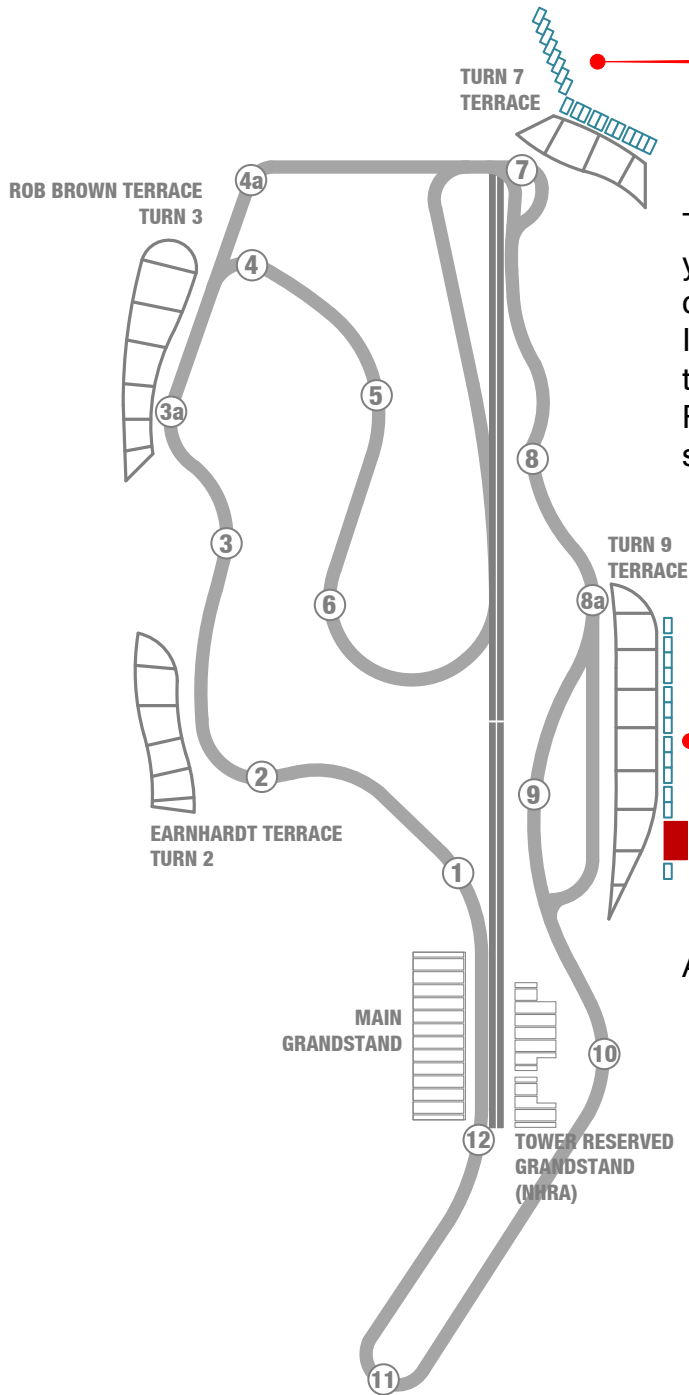

# TURN 7 and TURN 9 CAMPING NHRA

Turn 7 and Turn 9 Campgrounds give you two unique views of the drag strip during the NHRA Sonoma Nationals. In spaces 1-19 you will see dragsters as they head toward you at over 300 mph. From spaces 55-67, you'll see side-by-side racing just before the finish line.