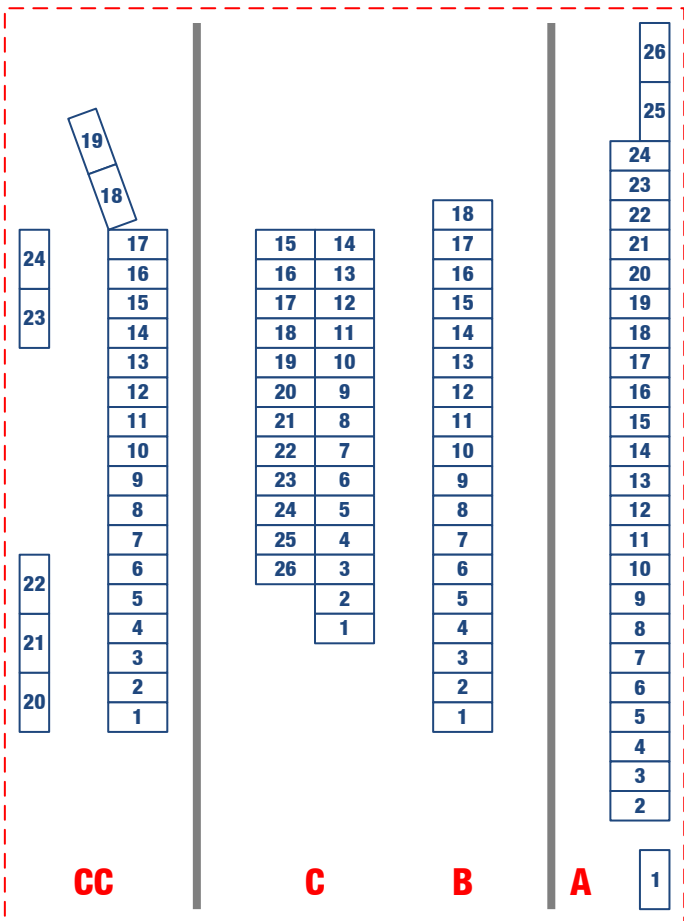

# TRACKSIDE RV TERRACES

The Trackside RV Terraces are located on the west side of the raceway overlooking Turns 3 and 4 on the road course. Rows A and B offer views of nearly 80 percent of the raceway, while Rows C through G put you in close proximity to seating areas and concessions.