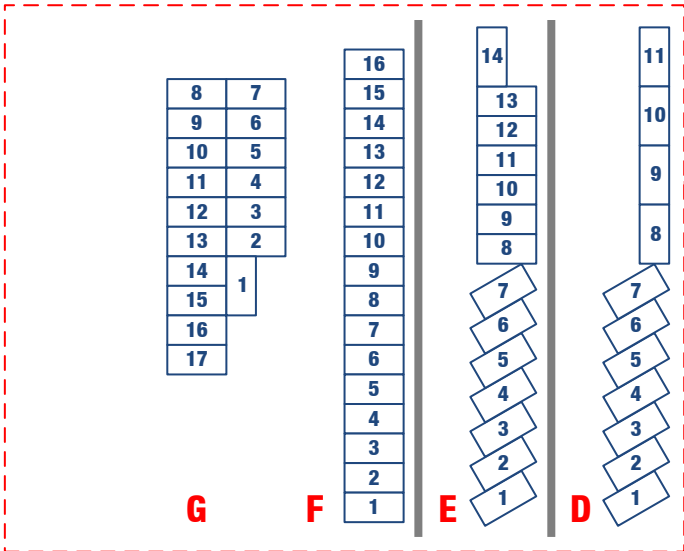

# TRACKSIDE RV TERRACES

The Trackside RV Terraces are located on the west side of the raceway overlooking Turns 3 and 4 on the road course. Rows A and B offer views of nearly 80 percent of the raceway, while Rows C through G put you in close proximity to seating areas and concessions.