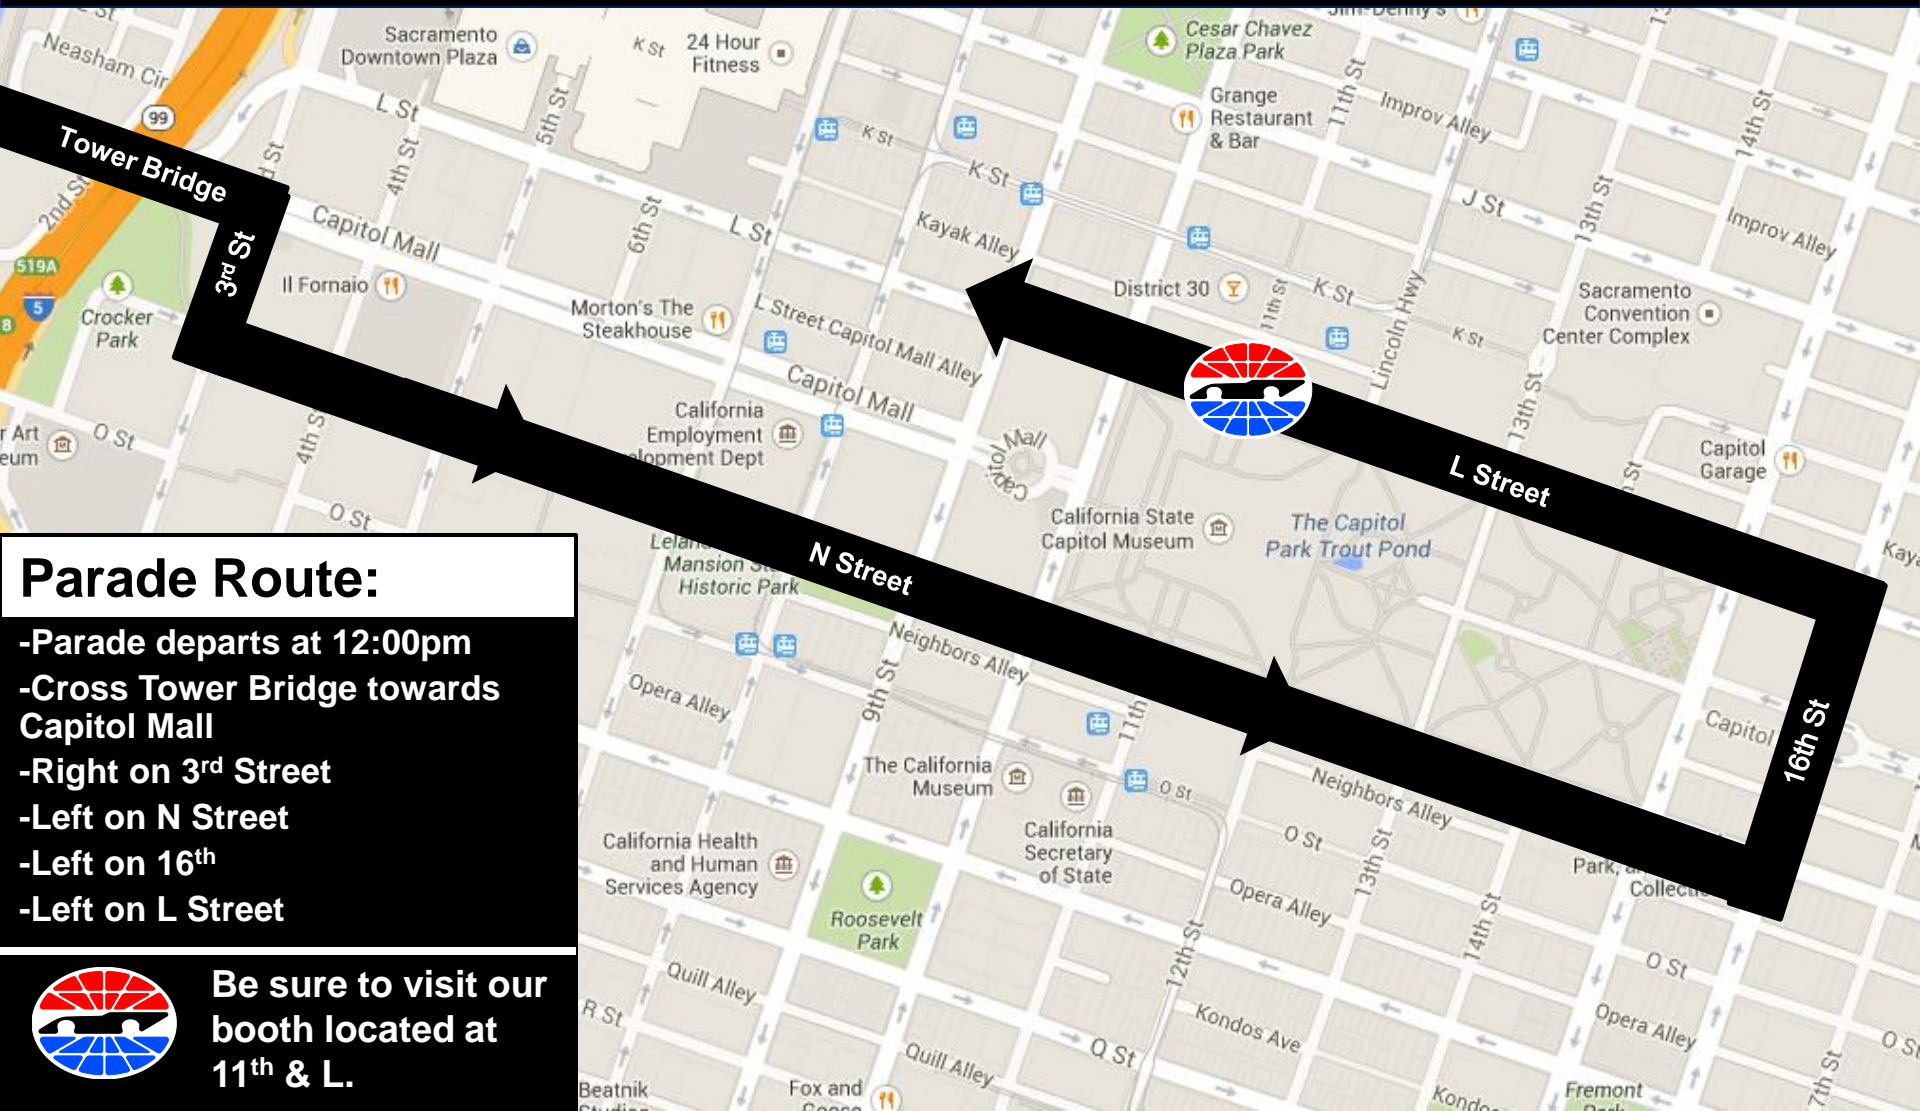

HAULER PARADE

THURSDAY, JUNE 23

SACRAMENTO, CA

Parade Route:

- Parade departs at 12:00pm
- Cross Tower Bridge towards Capitol Mall
- Right on 3rd Street
- Left on N Street
- Left on 16th
- Left on L Street

 **Be sure to visit our booth located at 11th & L.**